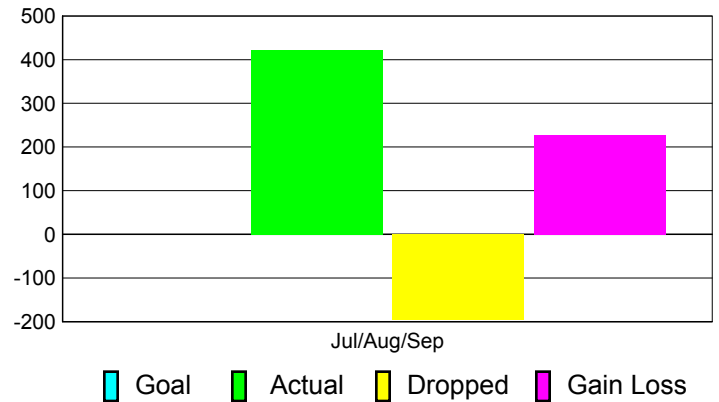

Membership Results 2011-2012

Goal, New, Dropped, Gain/Loss