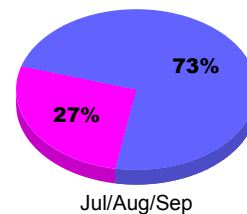

Membership Results
2011-2012

Membership
2010-2011

Month	Net Memb Goal	Actual New Memb	Actual Dropped Memb	Gain/Loss of Memb	Gain/Loss of Memb
Jul/Aug/Sep		422	-195	227	250
Totals		422	-195	227	250

Membership Results 2011-2012

Goal, New, Dropped, Gain/Loss

Comparison of Membership Gain/Loss

Current Year Compared to the Previous Year

Gender Comparison 2011-2012

Male Female